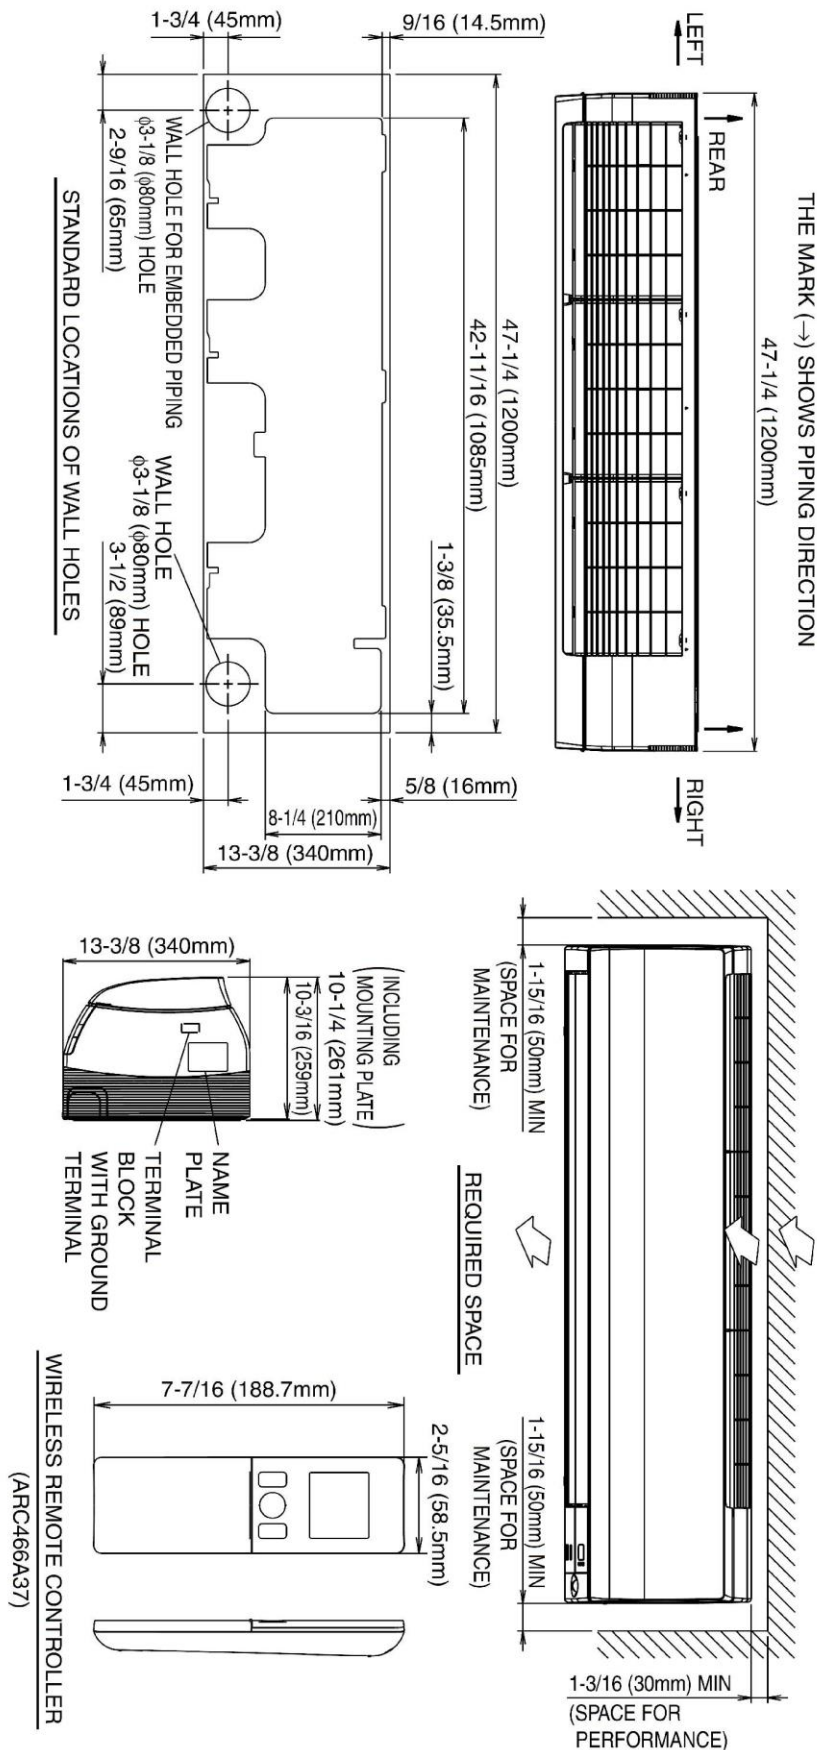

FTX36NVJU Dimensional Data

Daikin North America LLC 5151 San Felipe, Suite 500 Houston, TX 77056

(Daikin's products are subject to continuous improvements. Daikin reserves the right to modify product design, specifications and information in this data sheet without notice and without incurring any obligations)