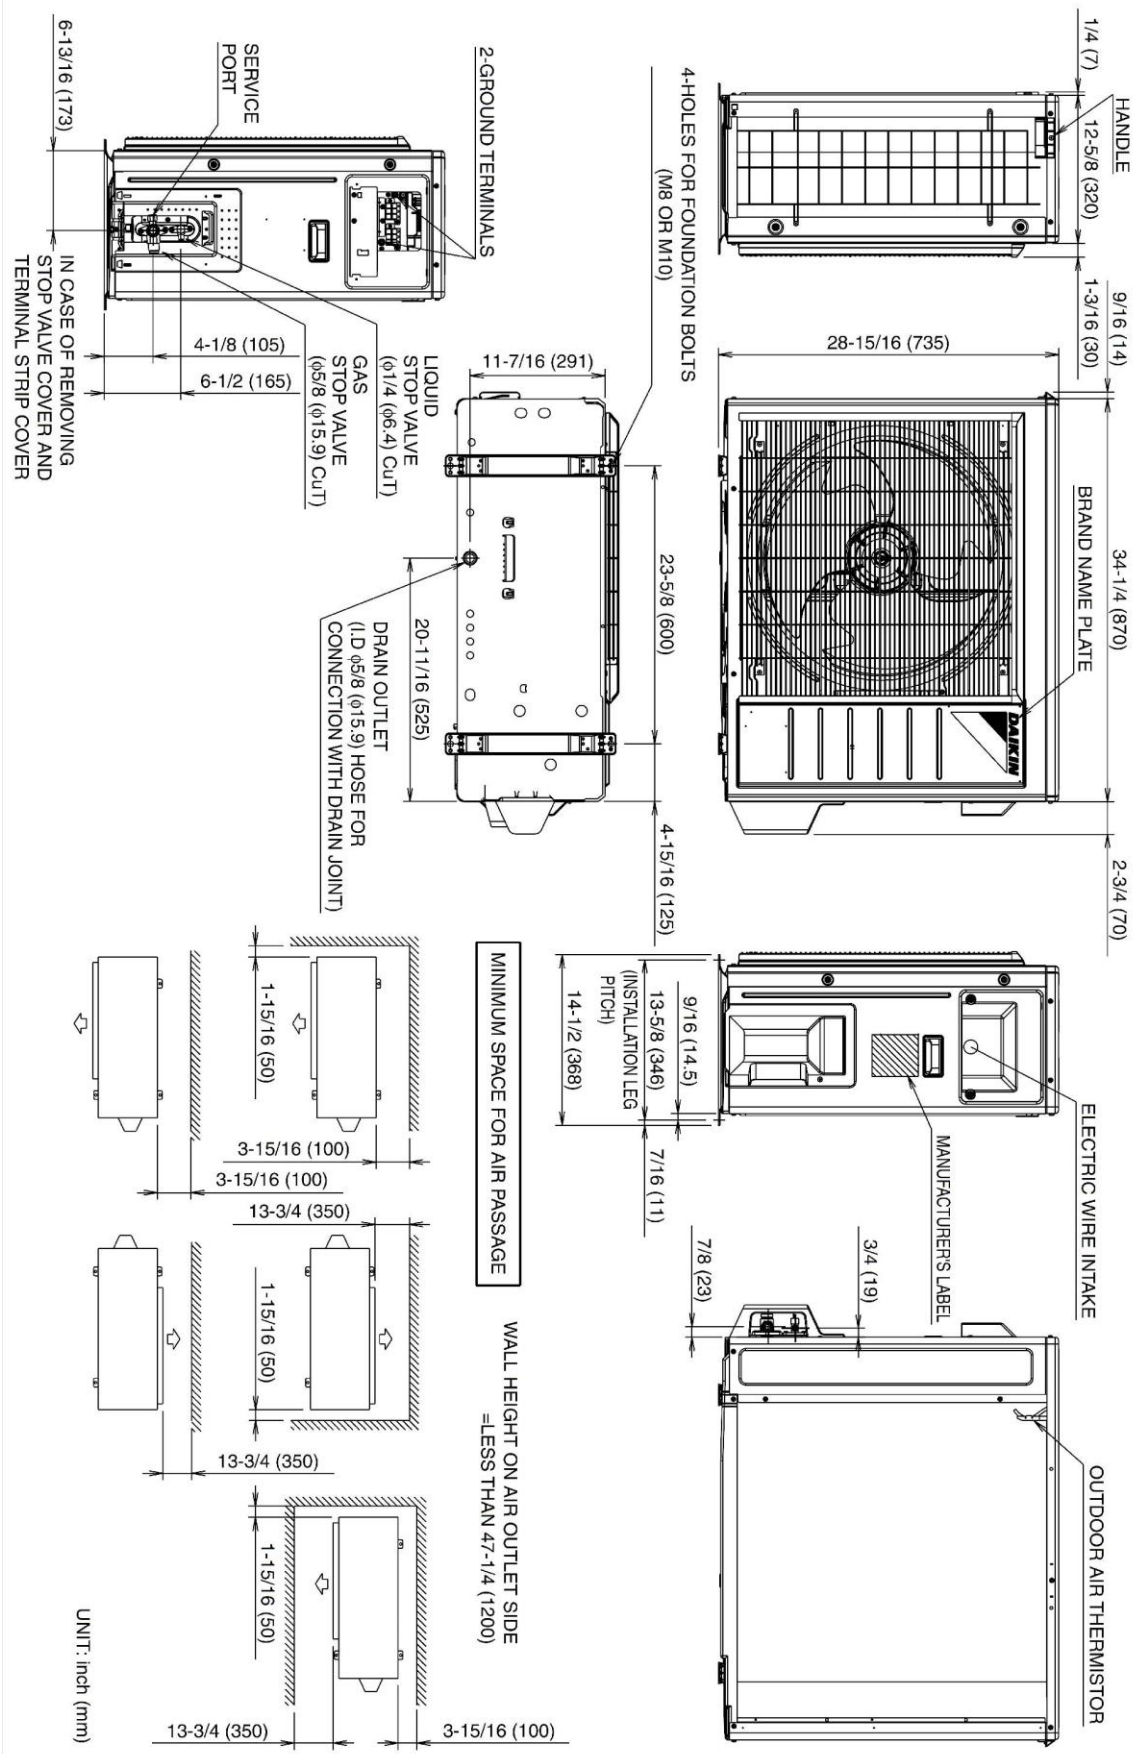

RK36NMVJUA Dimensional Data

Daikin North America LLC 5151 San Felipe, Suite 500 Houston, TX 77056

(Daikin's products are subject to continuous improvements. Daikin reserves the right to modify product design, specifications and information in this data sheet without notice and without incurring any obligations)